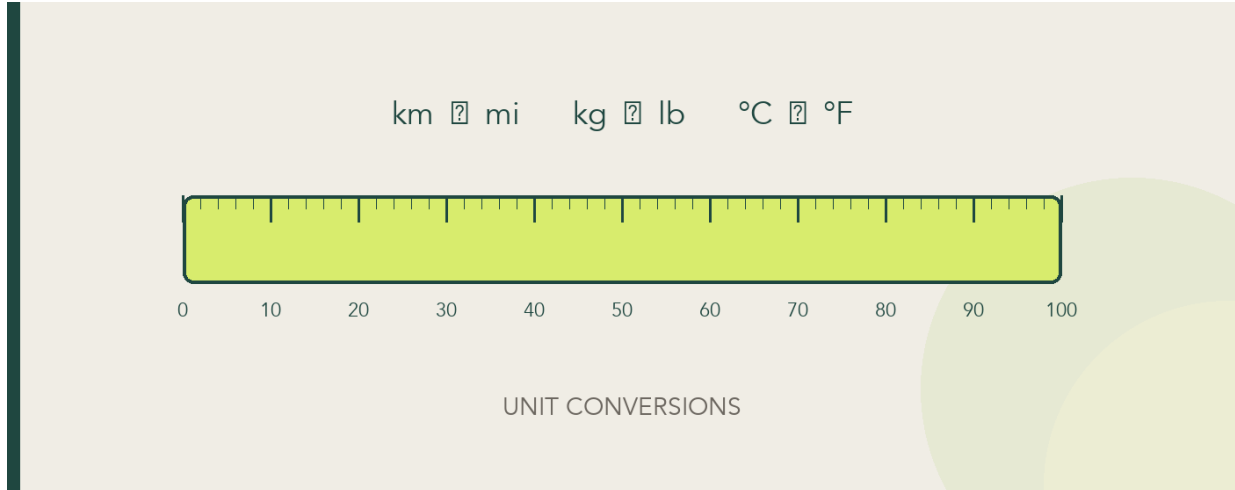

Unit Conversions

WHAT IT DOES

Converts length, mass, time, temperature and frame-rate quantities. Recognises symbols, abbreviations and full names; handles frame-count duration with a chosen fps.

HOW OFTEN YOU'LL USE IT

Daily – international crews, equipment specs, lens choices

TRY ASKING

Q Convert 100 km to miles

100 km = 62.1371 miles

Q How many feet is 35 mm?

35 mm = 0.114829 feet

Q What is 80 lb in kg?

80 lb = 36.2874 kg

Q Convert 100 F to C

100 F = 37.7778 C