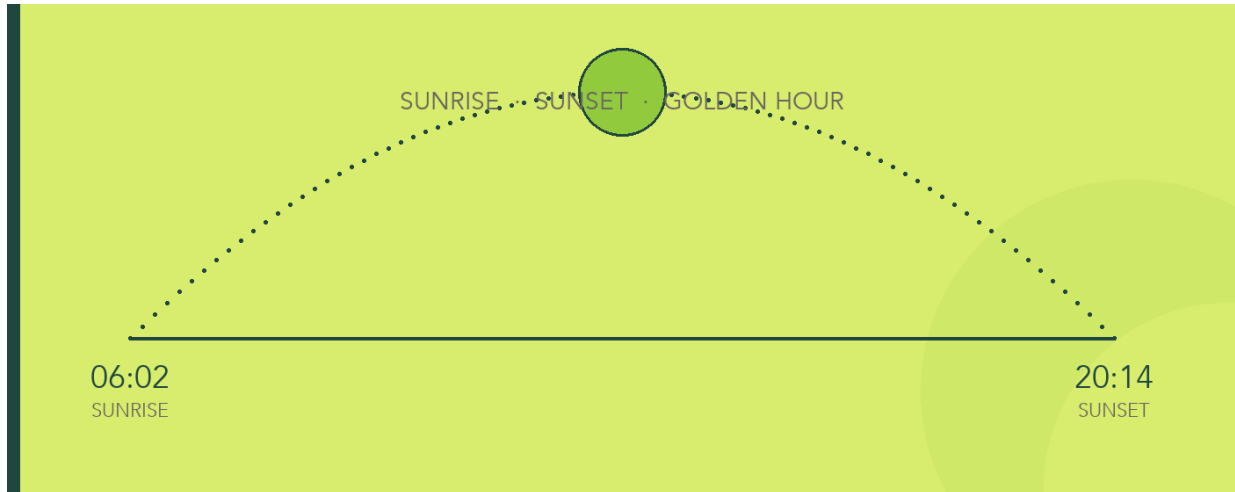

HOW OFTEN YOU'LL USE IT

Daily – DOPs, ADs blocking exterior scenes

TRY ASKING

Q Where is the sun in London at 3pm?

Sun position at London, United Kingdom · Wed, 15 Apr 2026 15:00

Altitude: 48.2° above horizon

Azimuth: 179.6° (S)

Shadow points: 359.6° (N)

Q Sun position in Cardiff tomorrow at noon

Sun position at Cardiff, United Kingdom · Thu, 16 Apr 2026 12:00

Altitude: 33.0°

Azimuth: 118.8° (ESE)

Shadow points: 298.8° (WNW)

Q Shadow direction at Liverpool at 5pm on April 20

Sun position at Liverpool, United Kingdom · Mon, 20 Apr 2026 17:00

Altitude: 42.8°

Azimuth: 217.6° (SW)

Shadow points: 37.6° (NE)

Q Where will the sun be at Brighton Beach at 7am tomorrow?

Sun position at Brighton, United Kingdom · Thu, 16 Apr 2026 07:00

Altitude: 12.7° above horizon — low sun, warm directional light.

Sun Times – Sunrise / Sunset / Golden Hour

WHAT IT DOES

Sunrise, sunset, civil twilight, plus morning/evening golden hour and blue hour windows for any place on any date.